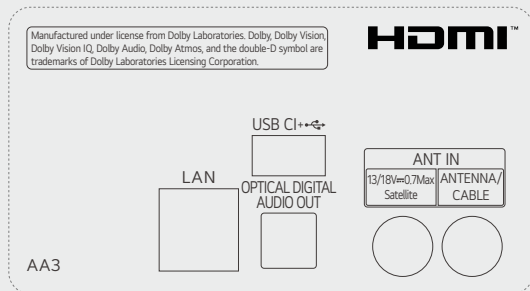

* In case of 65" ~ 43" display

* All images are for illustrative purposes only.

DIMENSION (unit: mm)

CONNECTIVITY

65" / 55" / 50" / 43"

Rear

Side

- www.lg.com/global/business/information-display
- www.youtube.com/c/LGCommercialDisplay
- www.facebook.com/LGInformationDisplay
- www.linkedin.com/company/lginformationdisplay