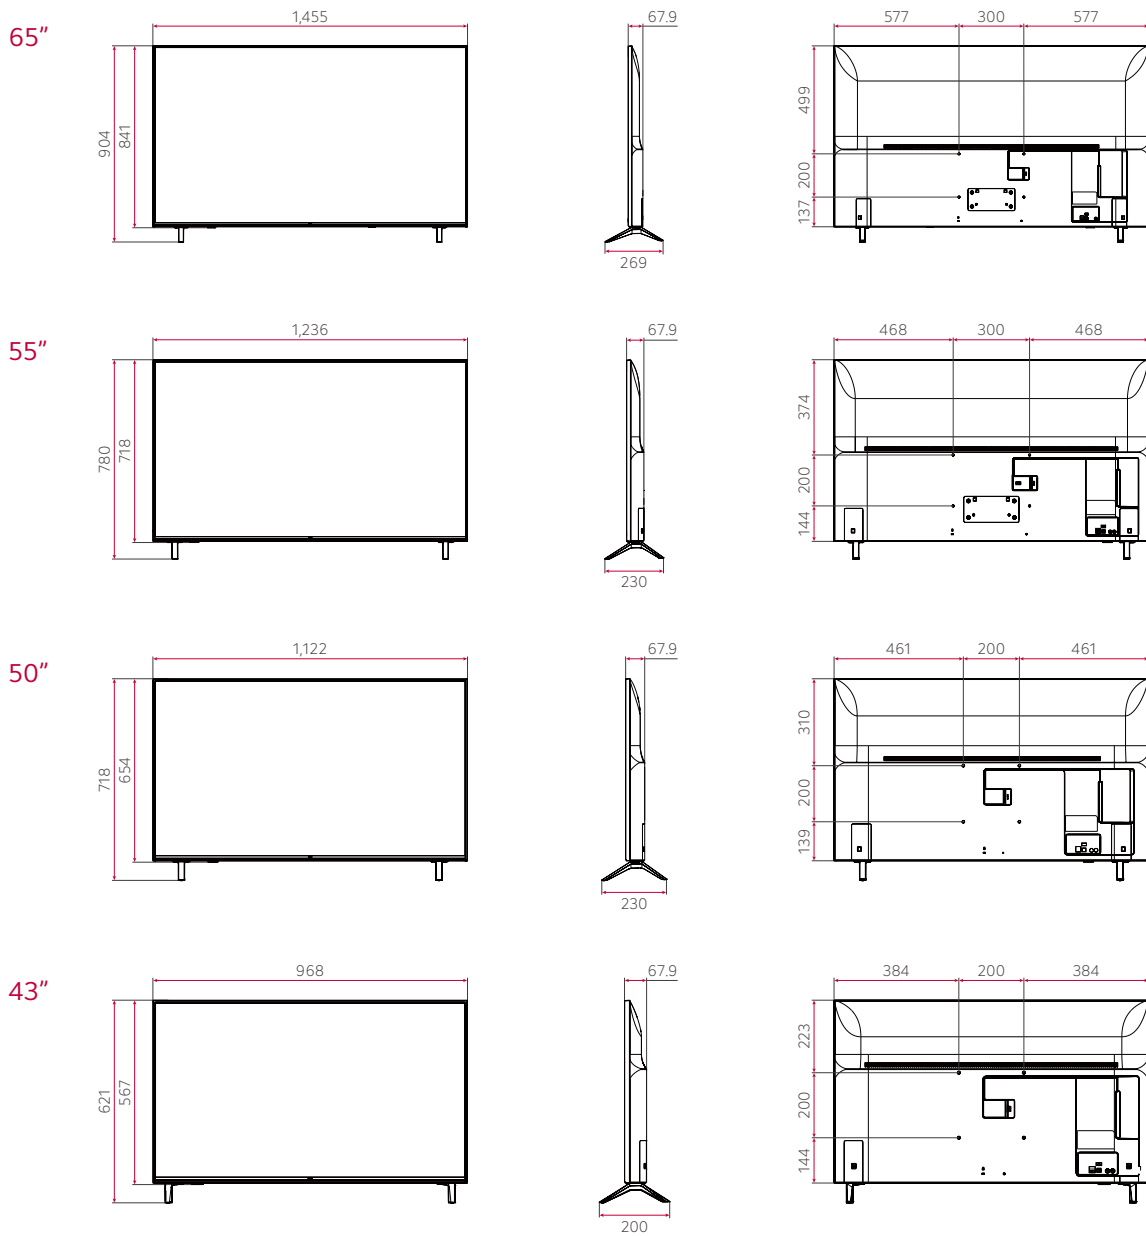

* Currently supports in Germany, Spain, France, Finland, Ireland, Austria, Italy, Switzerland, Portugal and please check with your local sales for other EU countries.

Slim Depth for a Sleek Look

With a slim design, the UK660H series integrates smoothly into the interiors, delivering a modern impression to guest.

* In case of 65" ~ 43" display

* All images are for illustrative purposes only.

DIMENSION (unit: mm)

CONNECTIVITY

65" / 55" / 50" / 43"

Rear

Side

- www.lg.com/global/business/information-display
- www.youtube.com/c/LGCommercialDisplay
- www.facebook.com/LGInformationDisplay
- www.linkedin.com/company/lginformationdisplay